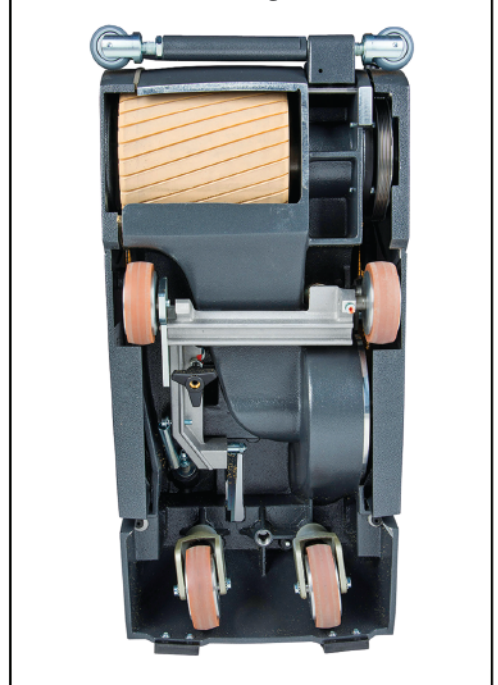

Four or Three Wheel Design