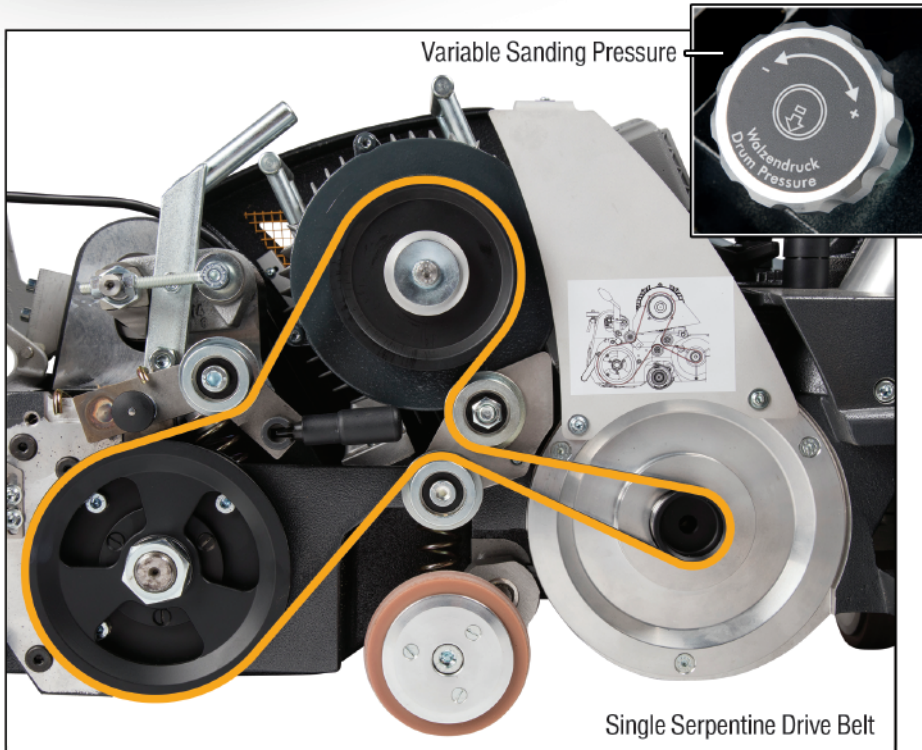

PALLMANN

KING COBRA

5 HP motor
single serpentine drive belt
variable sanding pressure
feather handle

PALLMANN®
wood floors. protected

PALLMANN | KING COBRA

FEATURES

- Heavy duty construction
- Single serpentine drive belt
- Industry best feathering handle
- High fan capacity
- Variable sanding pressure adjustment
- Detachable handle and motor
- External sanding belt adjustment

BENEFITS

- Long-lasting durability
- Provides maximum power to drum
- Smooth, easy drum operation
- Super effective dust suction
- Correct surface preparation
- Easy to transport
- Safer operation

The PALLMANN® KING COBRA sander is a powerful 5 HP 10" belt sander. The King Cobra features left and right drum levers, upgraded fine feathering handle, carrying handles front and rear and a totally enclosed aluminum-finned German motor. The single drive belt technology is unique in the industry and delivers maximum power transfer to the drum.