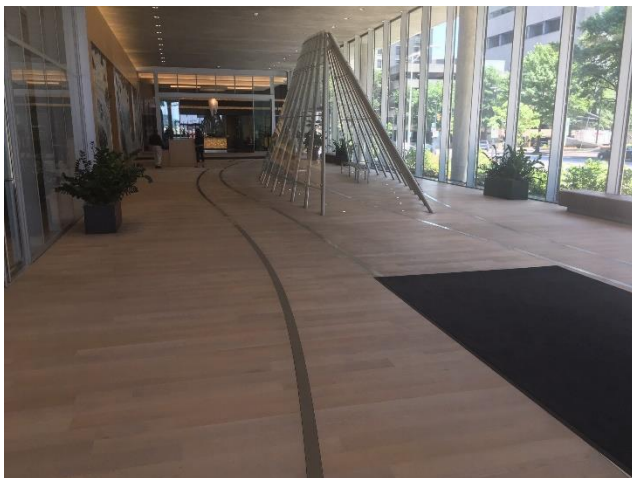

OWENS FLOORING

When Owens flooring was developed in the early 2000's it not only created the new product category of luxury engineered hardwood (LEH), it became the benchmark for all other engineered flooring. Owens combines high-quality, super stable, Baltic birch plywood with a solid sawn face hardwood wear layer to create a truly remarkable engineered flooring product.

Made in the USA, Owens products are incredibly versatile and provide a variety of designer looks. Available as either unfinished or prefinished, Owens flooring is the product of choice for discriminating buyers for both commercial and residential applications.

Please go to owens-flooring.com for more information.

Owens Flooring, LLC
105 Plank Road
Shawano, WI 54166
715-524-6065