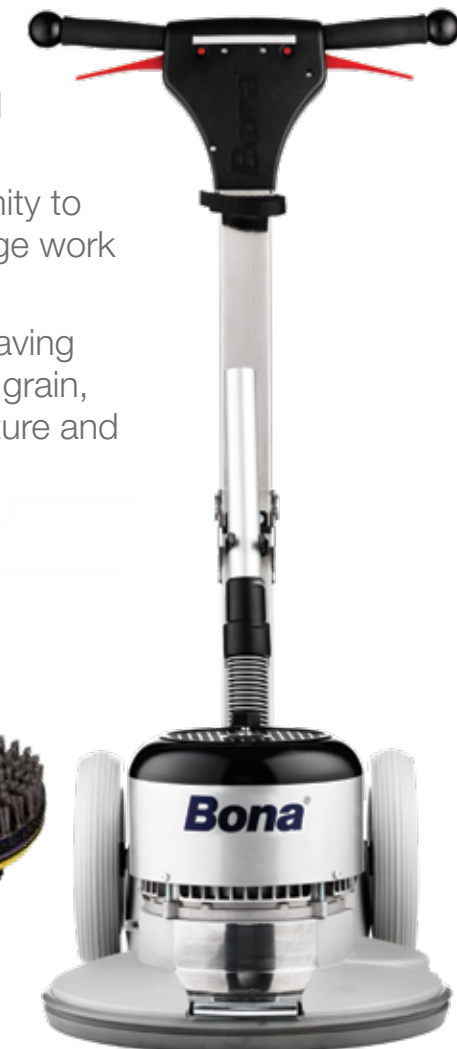

All New!

Bona **Wire Brush Technology**

Used with the Bona Power Drive™, the Bona Wire Brush attachment gets down into the grain to create texture and unique color dimensions.

- Durable, easy-to-use wire brushes for use on both newly installed and refinished floors
- Allows for close proximity to walls for minimized edge work and blending issues
- Removes soft grain, leaving the more durable hard grain, providing a natural texture and look to the floor

Bona®

Ash, wirebrushed on red oak.

Bona Traffic® Family

Bona Traffic is for hardwood floor owners with an uncompromising attitude towards durability, being green and looking beautiful when the wood matters.